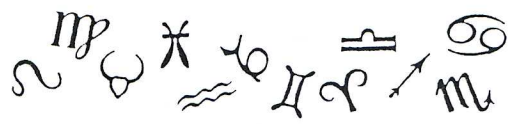

1x pro kordelo

16-20

Star qualities

	YOU	PARTNER 1 Name _____	PARTNER 2 Name _____
Your best qualities			
Your worst qualities			
Best qualities in a partner			
Worst qualities in a partner			
Your appearance			

STAR SIGN	Your best qualities	Your worst qualities	Best qualities in a partner	Worst qualities in a partner	Your appearance
CAPRICORN 	patient honest	pessimistic unimaginative	imaginative confident	impolite careless	small slim serious face
AQUARIUS 	friendly generous	impatient difficult	friendly warm	nervous over-sensitive	good-looking quite tall fair hair
PISCES 	sensitive thoughtful	over-sensitive disorganised	kind sensitive	selfish over-sensitive	medium height round eyes kind face
ARIES 	clever lively	selfish rude	friendly modern	lazy selfish	medium height square face long nose
TAURUS 	patient organised	lazy selfish	kind calm	selfish rude	short beautiful eyes thick hair
GEMINI 	intelligent friendly	nervous dishonest	optimistic generous	over-sensitive untidy	tall intelligent face small mouth
CANCER 	careful sensitive	nervous rude	patient kind	nervous dishonest	round face small nose nice eyes
LEO 	imaginative optimistic	bossy selfish	clever lively	pessimistic selfish	square face generous mouth attractive eyes
VIRGO 	patient friendly	nervous unimaginative	imaginative careful	lazy disorganised	medium height pleasant face kind eyes
LIBRA 	friendly warm	lazy disorganised	optimistic honest	nervous unimaginative	beautiful hair long fingers calm eyes
SCORPIO 	imaginative confident	jealous impatient	patient careful	lazy disorganised	dark eyes thick hair interesting face
SAGITTARIUS 	intelligent optimistic	rude arrogant	friendly warm	pessimistic unimaginative	tall curly, fair hair straight nose

PHOTOCO